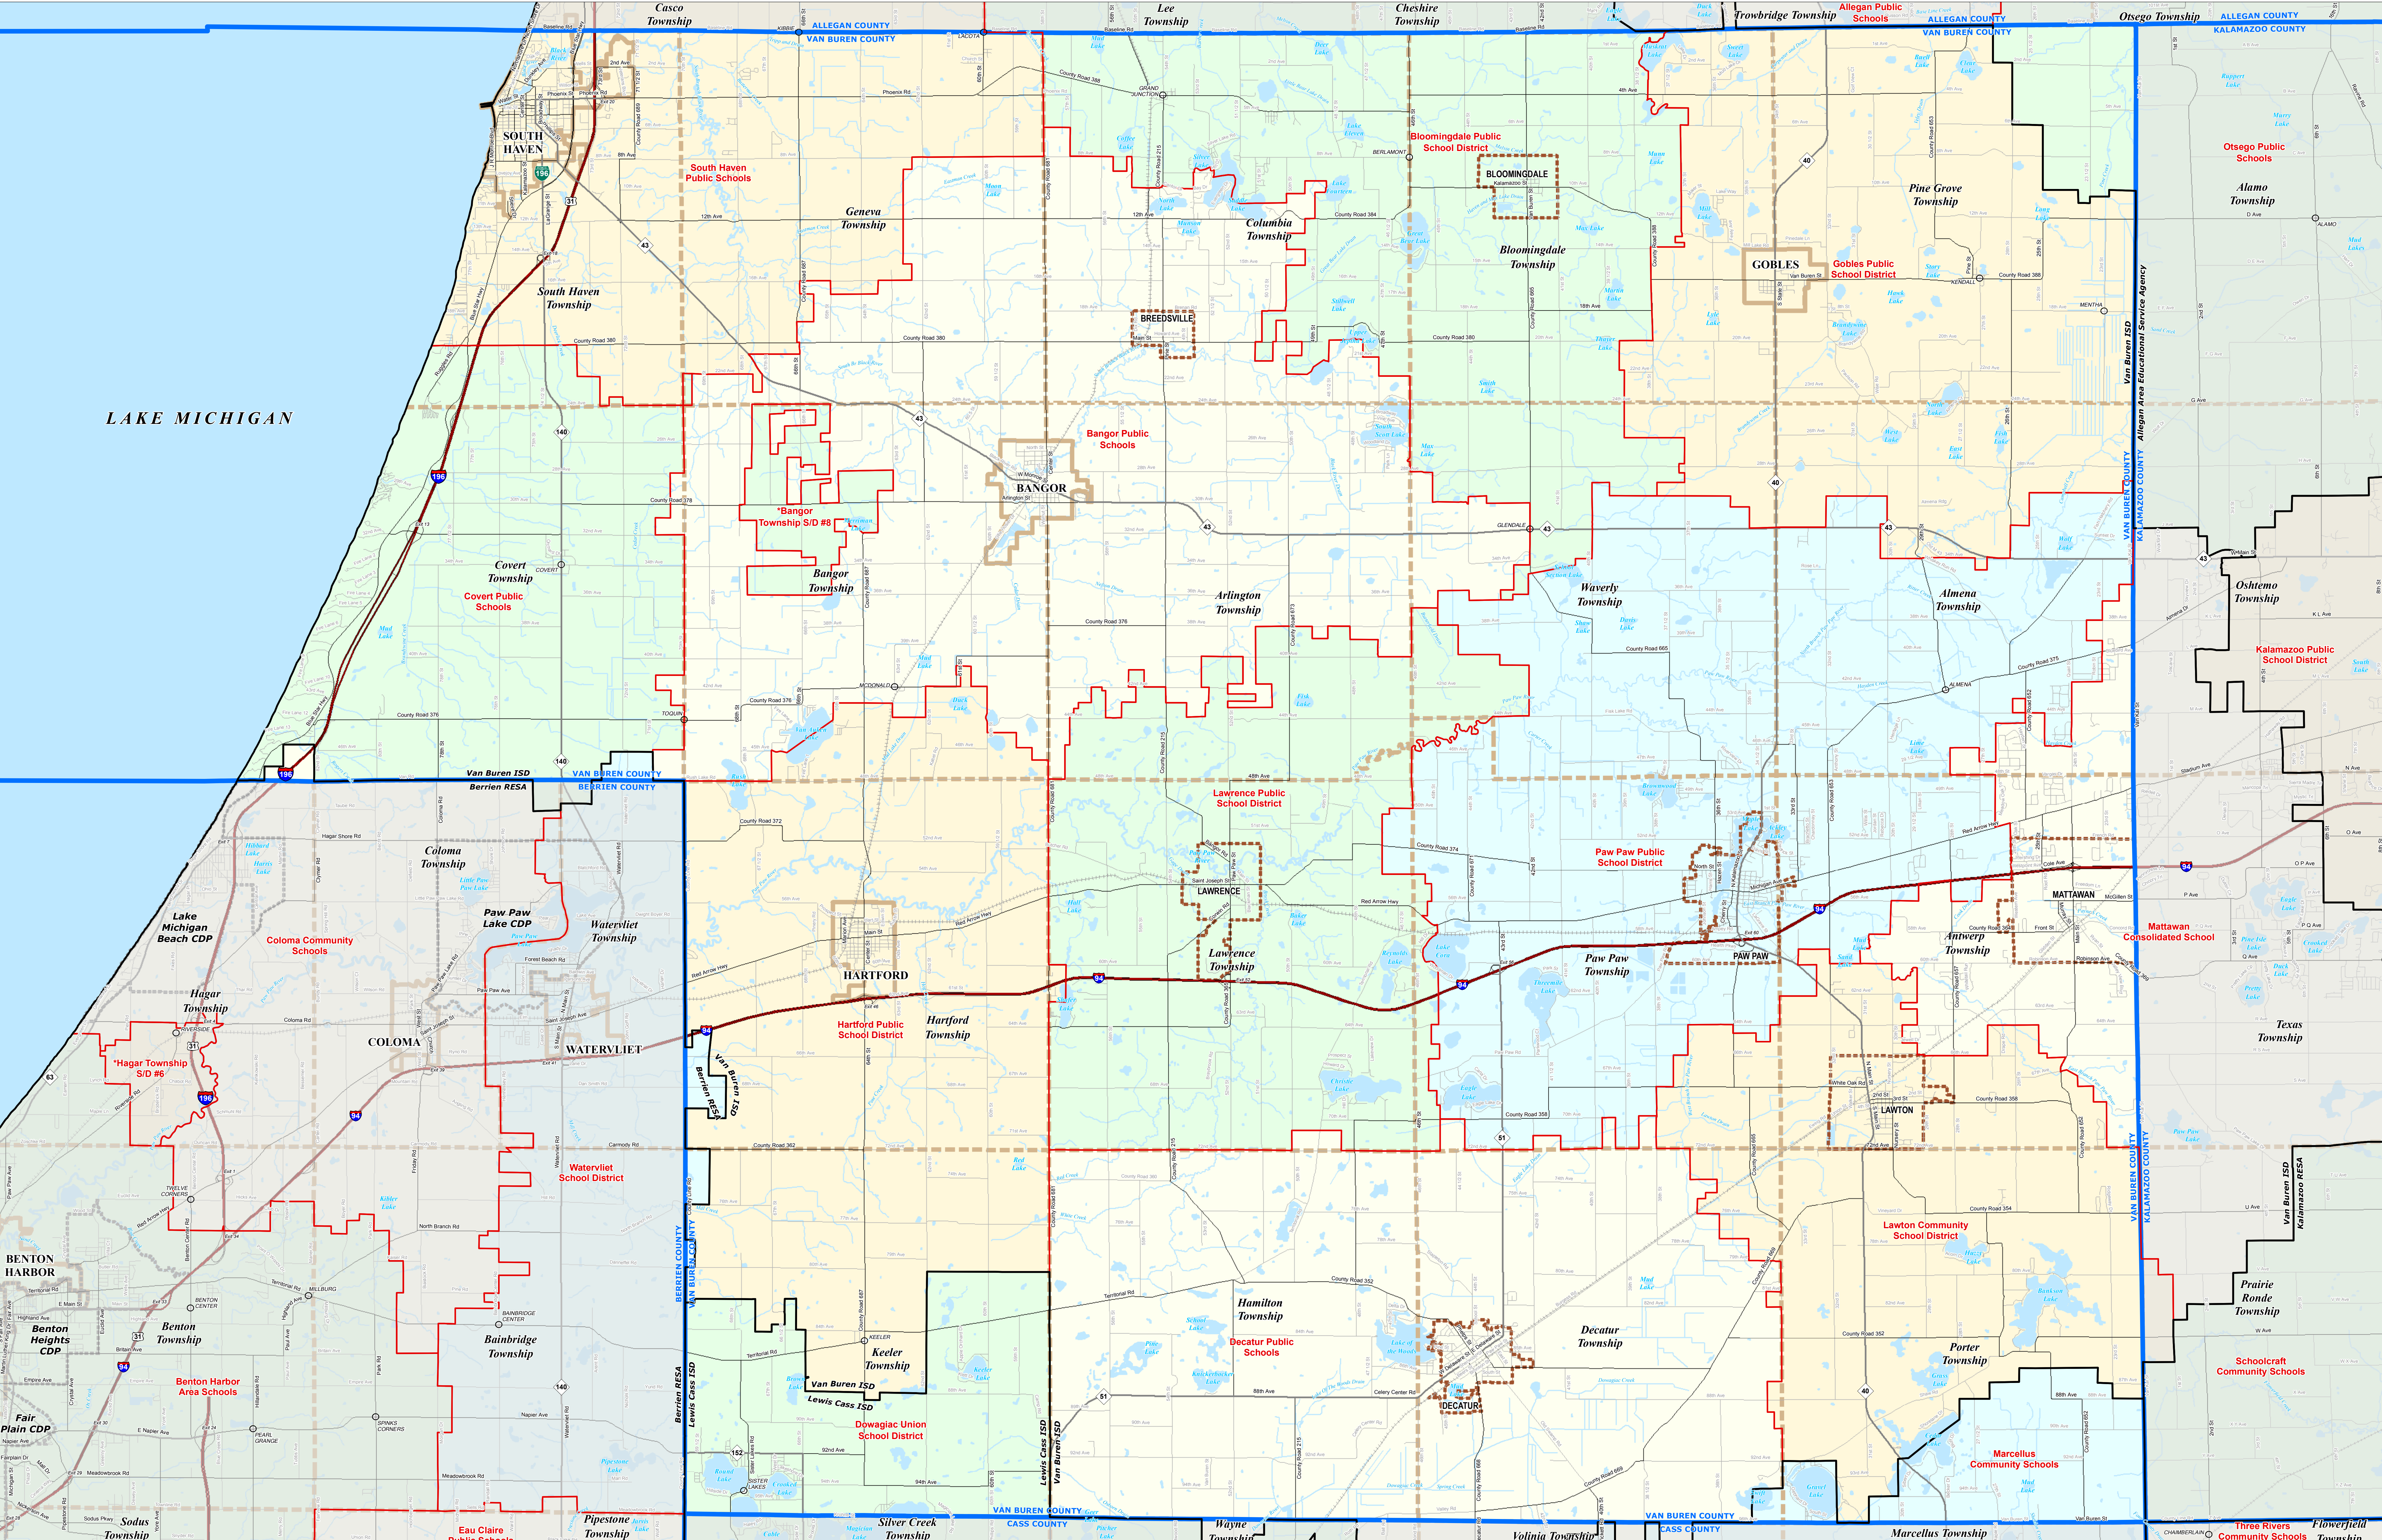

VAN BUREN COUNTY SCHOOL DISTRICTS

0 1 2 Miles

11/15/13

Legend

- Intermediate School District
- School District
- City
- Township
- Village
- Census Designated Place
- County
- Unincorporated Place
- Freeway
- Highway
- Primary Road
- Local Road
- Railroad
- Water Feature
- River, Stream, or Drain

Source: Michigan Geographic Framework, v13a